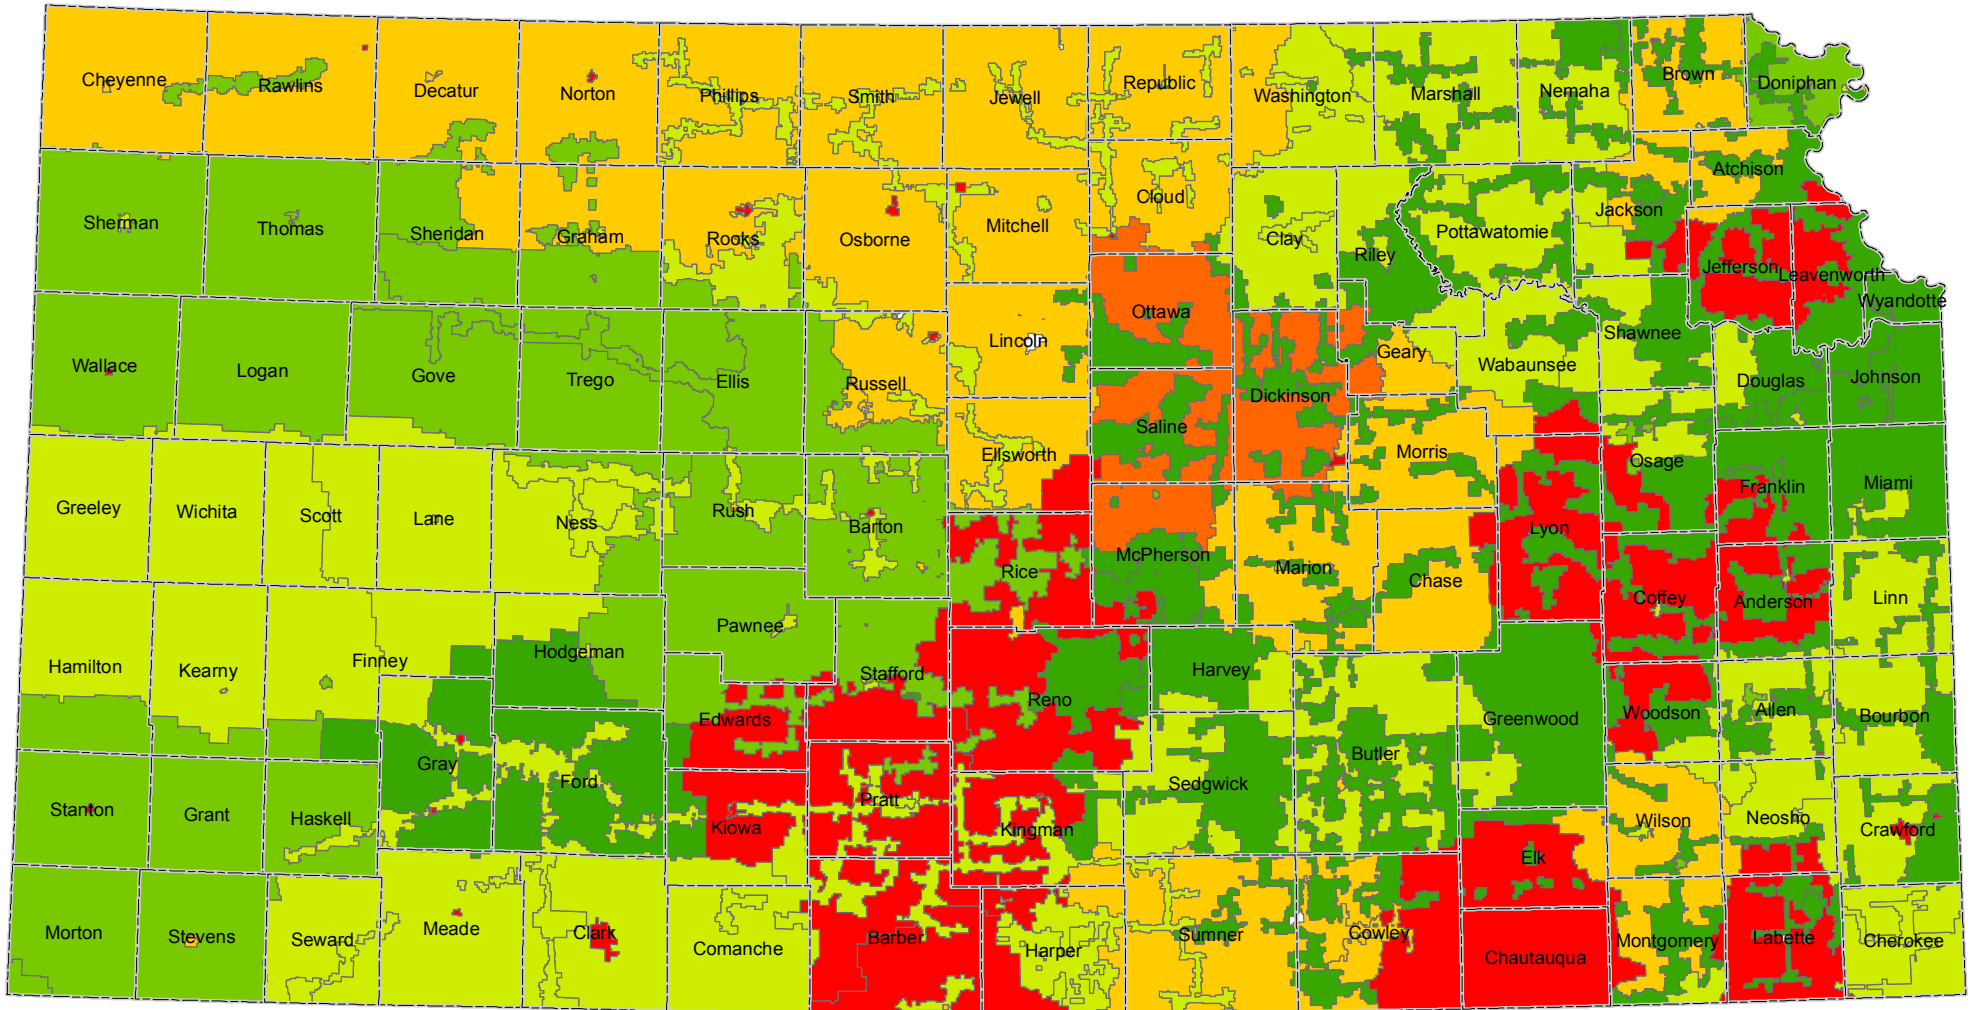

Kansas Average Retail Electric Rate 2006 (per KWh) for Commercial Customers

2006 Average Rate per KWh

3 January 2008

Source: Energy Information Administration
<http://www.eia.doe.gov/cneaf/electricity/esr/table7.xls>