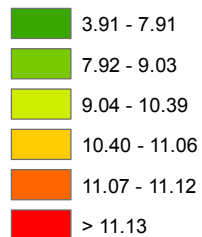

Kansas Average Retail Electric Rate 2006 (per KWh) for Commercial Customers

2006 Average Rate per KWh

3 January 2008

Source: Energy Information Administration
<http://www.eia.doe.gov/cneaf/electricity/esr/table7.xls>